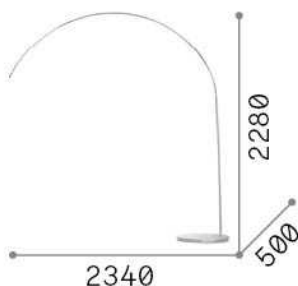

General info

Indoor - Floor lamps

Indoor floor lamp with in-built switch and diffuse light emission

Ean	8021696286686
Item	DORSALE MPT1 BIANCO
Installation	Floor
Guarantee	5 years
Gross weight	12 kg
Volume	-

Technical info

Net weight	12 kg
Insulation class	II
Protection index	IP20
Compliance	CE
Operating temperature	0° ~ +40 °C
Dimmer	NO
Power output	220-240 V AC Integrated switch button
Power supply	Not required